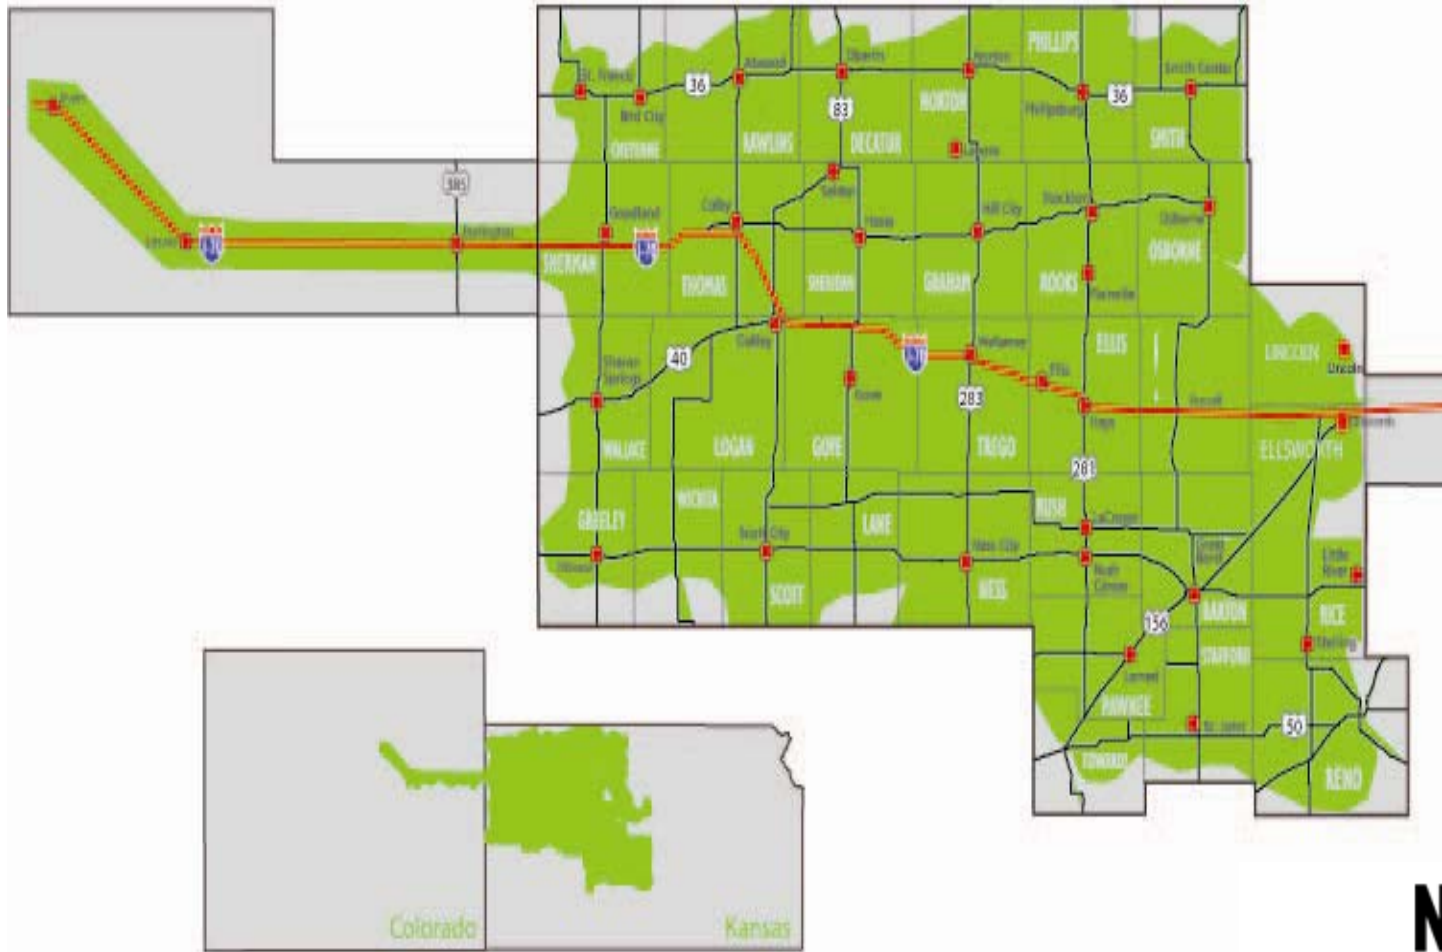

NEX-TECH WIRELESS

Johnie Johnson
Chief Executive Officer

WHO IS NEX-TECH WIRELESS?

- ◉ Subsidiary of Rural Telephone, Golden Belt Telephone and Mutual Telephone.
- ◉ Premiere wireless provider offering high-tech wireless solutions to residents in 33 counties of central and western Kansas.
- ◉ Focuses on providing its customers cutting edge technology including data and mobile services, as well as the latest wireless equipment and competitive wireless plans that provide nationwide coverage.
- ◉ Launched October 15, 2005

NEX-TECH WIRELESS MARKET

NEXTECHSM
wireless
gotta have it

RURAL MARKET LANDSCAPE

- ◉ Competing with the Giants
- ◉ Technology Path
- ◉ Financing
- ◉ Market Penetration Rates
- ◉ Regulatory