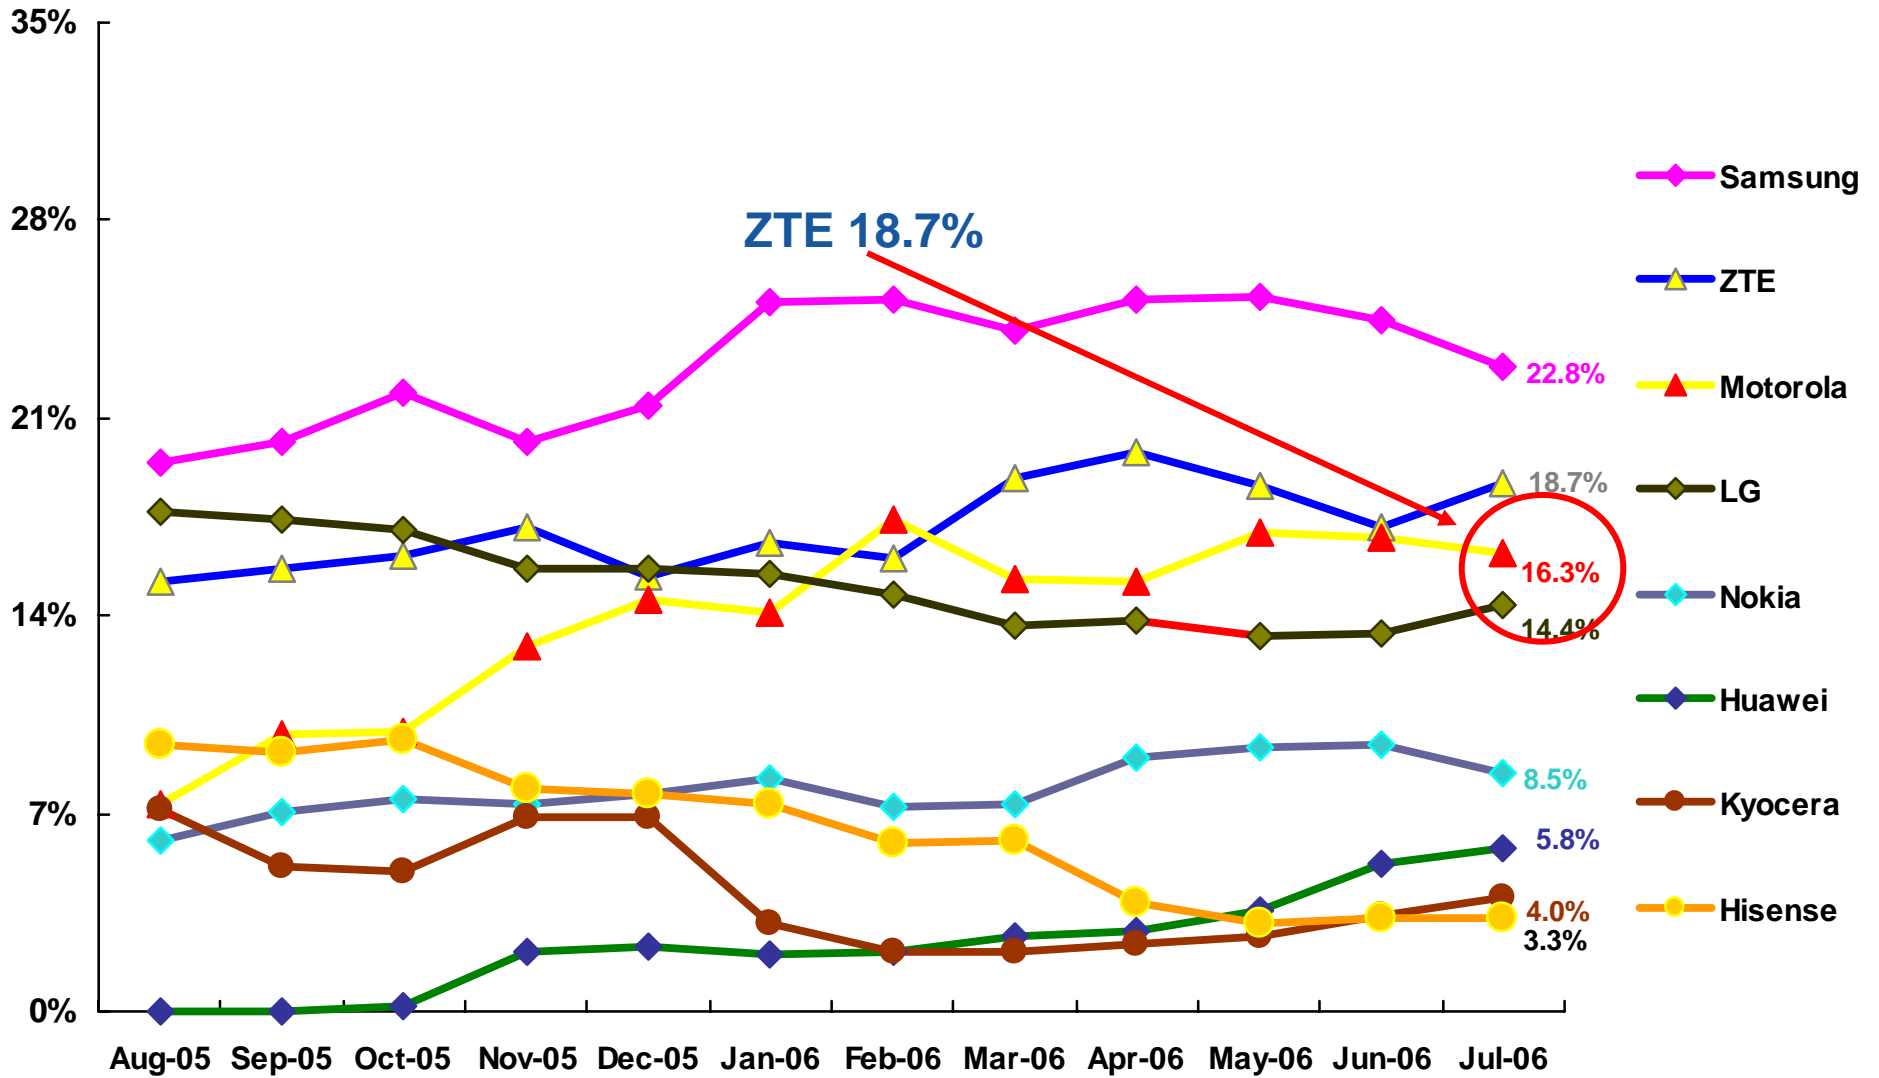

Quality

Affordability

ZTE中兴

Wide variety of CDMA2000 devices

- 12 CDMA2000 handsets
 - 1X
 - DO
 - Worldmode
- 10 WLL devices
 - 450 MHz
 - 1900 MHz
- 1X/EV-DO PC cards
- 10 GoTa (PTT) phones

Major CDMA2000 Market Shares in China

ZTE and TATA - India

- The second largest CDMA2000 operator in India.
- Average sales volume of ZTE handsets: 12K per day
- Peak sales record of ZTE handsets : 40K per day
- ZTE has already shipped: 2.3M handsets
- New ZTE contract for 2007: 2M handsets